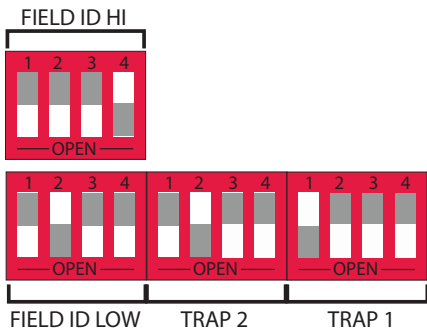

SPORTING CLAYS

DIP SWITCH SETTINGS

For use with Long Range's wireless **counter systems** and **R4300** receivers

When the switch is pressed flush **TOWARD** the number, it is ON. When the switch is pressed flush **AWAY** from the number, it is OFF.

Counter Transmitter

Trap 1 Receiver

Trap 2 Receiver

Box ID 1
Ch.128
Trap 1
Trap 2

Trap 1

Ch.128

Trap 2

Ch.128

Box ID 2
Ch.129
Trap 1
Trap 2

Trap 1

Ch.129

Trap 2

Ch.129

Box ID 3
Ch.130
Trap 1
Trap 2

Trap 1

Ch.130

Trap 1 Receiver

Trap 2 Receiver

<p>Box ID 5 Ch.132 Trap 1 Trap 2</p>		<p>Trap 1 Ch.132</p> <p>Trap ID Field ID/Channel</p>	<p>Trap 2 Ch.132</p> <p>Trap ID Field ID/Channel</p>
<p>Box ID 6 Ch.133 Trap 1 Trap 2</p>		<p>Trap 1 Ch.133</p> <p>Trap ID Field ID/Channel</p>	<p>Trap 2 Ch.133</p> <p>Trap ID Field ID/Channel</p>
<p>Box ID 7 Ch.134 Trap 1 Trap 2</p>		<p>Trap 1 Ch.134</p> <p>Trap ID Field ID/Channel</p>	<p>Trap 2 Ch.134</p> <p>Trap ID Field ID/Channel</p>
<p>Box ID 8 Ch.135 Trap 1 Trap 2</p>		<p>Trap 1 Ch.135</p> <p>Trap ID Field ID/Channel</p>	<p>Trap 2 Ch.135</p> <p>Trap ID Field ID/Channel</p>
<p>Box ID 9 Ch.136 Trap 1 Trap 2</p>		<p>Trap 1 Ch.136</p> <p>Trap ID Field ID/Channel</p>	<p>Trap 2 Ch.136</p> <p>Trap ID Field ID/Channel</p>