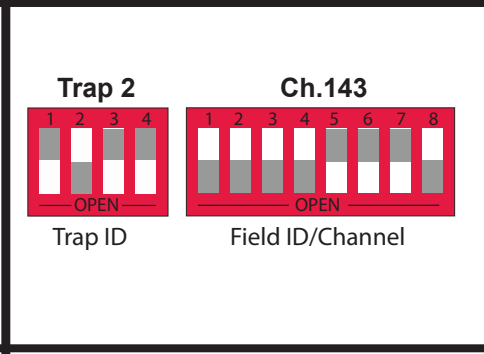

SPORTING CLAYS

DIP SWITCH SETTINGS

For use with Long Range's wireless **counter systems** and **R4300** receivers

When the switch is pressed flush **TOWARD** the number, it is ON. When the switch is pressed flush **AWAY** from the number, it is OFF.

Counter Transmitter

Trap 1 Receiver

Trap 2 Receiver

<p>Box ID 10 Ch.137 Trap 1 Trap 2</p>		<p>Trap 1 Ch.137</p>	<p>Trap 2 Ch.137</p>
<p>Box ID 11 Ch.138 Trap 1 Trap 2</p>		<p>Trap 1 Ch.138</p>	<p>Trap 2 Ch.138</p>
<p>Box ID 12 Ch.139 Trap 1 Trap 2</p>		<p>Trap 1 Ch.139</p>	<p>Trap 2 Ch.139</p>
<p>Box ID 13 Ch.140 Trap 1 Trap 2</p>		<p>Trap 1 Ch.140</p>	<p>Trap 2 Ch.140</p>
<p>Box ID 14 Ch.141 Trap 1 Trap 2</p>		<p>Trap 1 Ch.141</p>	<p>Trap 2 Ch.141</p>

Counter Transmitter

Trap 1 Receiver

Trap 2 Receiver

Box ID 15
Ch.142
Trap 1
Trap 2

Box ID 16
Ch.143
Trap 1
Trap 2

Box ID 17
Ch.144
Trap 1
Trap 2

Box ID 18
Ch.145
Trap 1
Trap 2

Box ID 19
Ch.146
Trap 1
Trap 2