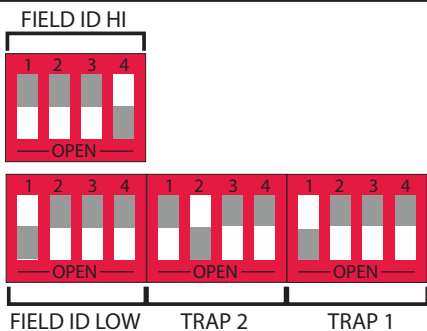

SPORTING CLAYS

DIP SWITCH SETTINGS

For use with Long Range's wireless **counter systems** and **R4300** receivers

When the switch is pressed flush **TOWARD** the number, it is ON. When the switch is pressed flush **AWAY** from the number, it is OFF.

Counter Transmitter

Trap 1 Receiver

Trap 2 Receiver

Box ID 1
Ch.128
Trap 1
Trap 2

Trap 1

Ch.128

Trap 2

Ch.128

Box ID 2
Ch.129
Trap 1
Trap 2

Trap 1

Ch.129

Trap 2

Ch.129

Box ID 3
Ch.130
Trap 1
Trap 2

Trap 1

Ch.130