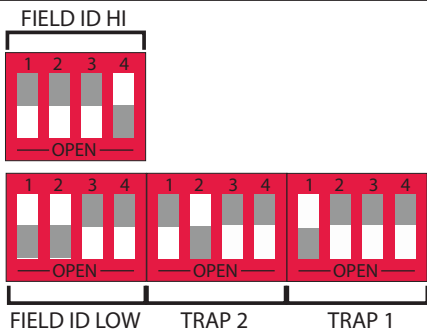

Box ID 4
Ch.131
Trap 1
Trap 2