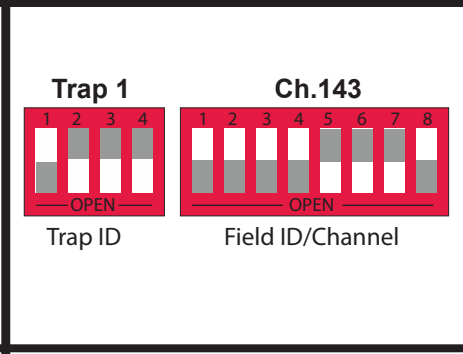

SPORTING CLAYS

DIP SWITCH SETTINGS

For use with Long Range's wireless **counter systems** and **R4300** receivers

When the switch is pressed flush **TOWARD** the number, it is ON. When the switch is pressed flush **AWAY** from the number, it is OFF.

Counter Transmitter

Trap 1 Receiver

Trap 2 Receiver

<p>Box ID 10 Ch.137 Trap 1 Trap 2</p>		<p>Trap 1 Ch.137</p>	<p>Trap 2 Ch.137</p>
<p>Box ID 11 Ch.138 Trap 1 Trap 2</p>		<p>Trap 1 Ch.138</p>	<p>Trap 2 Ch.138</p>
<p>Box ID 12 Ch.139 Trap 1 Trap 2</p>		<p>Trap 1 Ch.139</p>	<p>Trap 2 Ch.139</p>
<p>Box ID 13 Ch.140 Trap 1 Trap 2</p>		<p>Trap 1 Ch.140</p>	<p>Trap 2 Ch.140</p>
<p>Box ID 14 Ch.141 Trap 1 Trap 2</p>		<p>Trap 1 Ch.141</p>	<p>Trap 2 Ch.141</p>

Counter Transmitter

Trap 1 Receiver

Trap 2 Receiver

Box ID 15
Ch.142
Trap 1
Trap 2

Box ID 16
Ch.143
Trap 1
Trap 2

Box ID 17
Ch.144
Trap 1
Trap 2

Box ID 18
Ch.145
Trap 1
Trap 2

Box ID 19
Ch.146
Trap 1
Trap 2