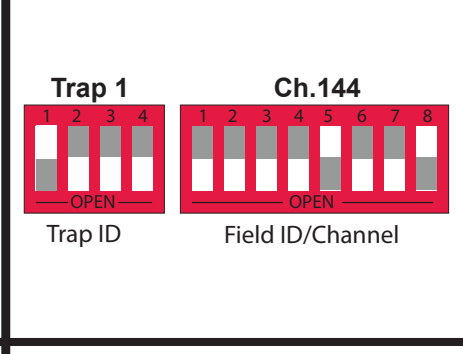

SPORTING CLAYS

DIP SWITCH SETTINGS

For use with Long Range's wireless **counter systems** and **R4300** receivers

When the switch is pressed flush **TOWARD** the number, it is ON. When the switch is pressed flush **AWAY** from the number, it is OFF.

Counter Transmitter

Trap 1 Receiver

Trap 2 Receiver

<p>Box ID 10 Ch.137 Trap 1 Trap 2</p>		<p>Trap 1 Ch.137</p>	<p>Trap 2 Ch.137</p>
<p>Box ID 11 Ch.138 Trap 1 Trap 2</p>		<p>Trap 1 Ch.138</p>	<p>Trap 2 Ch.138</p>
<p>Box ID 12 Ch.139 Trap 1 Trap 2</p>		<p>Trap 1 Ch.139</p>	<p>Trap 2 Ch.139</p>
<p>Box ID 13 Ch.140 Trap 1 Trap 2</p>		<p>Trap 1 Ch.140</p>	<p>Trap 2 Ch.140</p>
<p>Box ID 14 Ch.141 Trap 1 Trap 2</p>		<p>Trap 1 Ch.141</p>	<p>Trap 2 Ch.141</p>

Counter Transmitter

Trap 1 Receiver

Trap 2 Receiver

Box ID 15
Ch.142
Trap 1
Trap 2

Box ID 16
Ch.143
Trap 1
Trap 2

Box ID 17
Ch.144
Trap 1
Trap 2

Box ID 18
Ch.145
Trap 1
Trap 2

Box ID 19
Ch.146
Trap 1
Trap 2