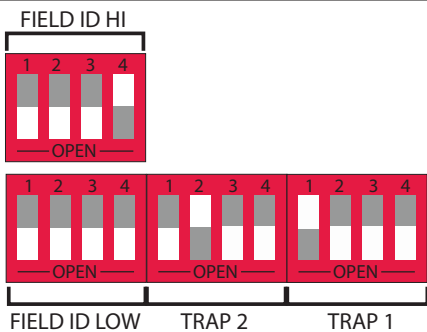

SPORTING CLAYS

DIP SWITCH SETTINGS

For use with Long Range's wireless **counter systems** and **R4300** receivers

When the switch is pressed flush **TOWARD** the number, it is ON. When the switch is pressed flush **AWAY** from the number, it is OFF.

Counter Transmitter

Trap 1 Receiver

Trap 2 Receiver

Box ID 1
Ch.128
Trap 1
Trap 2

Trap 1

Ch.128

Trap 2

Ch.128

Box ID 2
Ch.129
Trap 1
Trap 2

Trap 1

Ch.129

Trap 2

Ch.129

Box ID 3
Ch.130
Trap 1
Trap 2

Trap 1

Ch.130