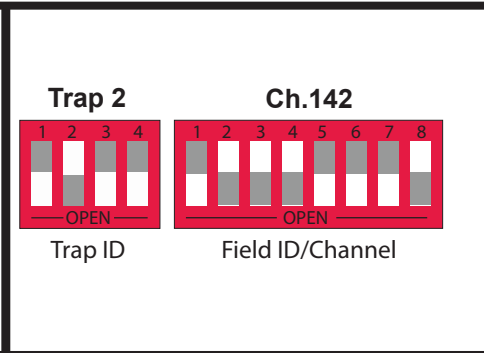

Counter Transmitter

Trap 1 Receiver

Trap 2 Receiver

Box ID 15
Ch.142
Trap 1
Trap 2