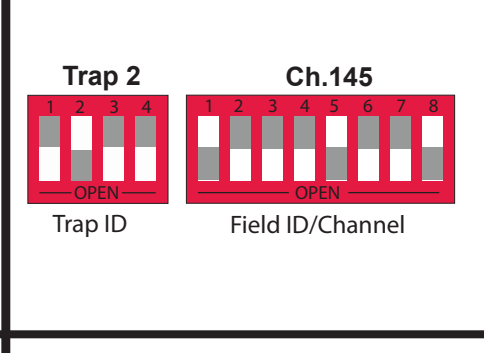

SPORTING CLAYS

DIP SWITCH SETTINGS

For use with Long Range's wireless **counter systems** and **R4300** receivers

When the switch is pressed flush **TOWARD** the number, it is ON. When the switch is pressed flush **AWAY** from the number, it is OFF.

Counter Transmitter

Trap 1 Receiver

Trap 2 Receiver

<p>Box ID 10 Ch.137 Trap 1 Trap 2</p>		<p>Trap 1 Ch.137</p>	<p>Trap 2 Ch.137</p>
<p>Box ID 11 Ch.138 Trap 1 Trap 2</p>		<p>Trap 1 Ch.138</p>	<p>Trap 2 Ch.138</p>
<p>Box ID 12 Ch.139 Trap 1 Trap 2</p>		<p>Trap 1 Ch.139</p>	<p>Trap 2 Ch.139</p>
<p>Box ID 13 Ch.140 Trap 1 Trap 2</p>		<p>Trap 1 Ch.140</p>	<p>Trap 2 Ch.140</p>
<p>Box ID 14 Ch.141 Trap 1 Trap 2</p>		<p>Trap 1 Ch.141</p>	<p>Trap 2 Ch.141</p>

Counter Transmitter

Trap 1 Receiver

Trap 2 Receiver

Box ID 15
Ch.142
Trap 1
Trap 2

Box ID 16
Ch.143
Trap 1
Trap 2

Box ID 17
Ch.144
Trap 1
Trap 2

Box ID 18
Ch.145
Trap 1
Trap 2

Box ID 19
Ch.146
Trap 1
Trap 2

Counter Transmitter

Trap 1 Receiver

Trap 2 Receiver

Box ID 25
Ch.152
Trap 1
Trap 2

Box ID 26
Ch.153
Trap 1
Trap 2

Box ID 27
Ch.154
Trap 1
Trap 2

Box ID 28
Ch.155
Trap 1
Trap 2

Box ID 29
Ch.156
Trap 1
Trap 2