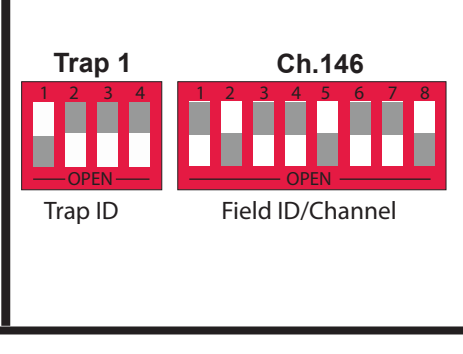

SPORTING CLAYS

DIP SWITCH SETTINGS

For use with Long Range's wireless **counter systems** and **R4300** receivers

When the switch is pressed flush **TOWARD** the number, it is ON. When the switch is pressed flush **AWAY** from the number, it is OFF.

Counter Transmitter

Trap 1 Receiver

Trap 2 Receiver

<p>Box ID 10 Ch.137 Trap 1 Trap 2</p>		<p>Trap 1 Ch.137</p>	<p>Trap 2 Ch.137</p>
<p>Box ID 11 Ch.138 Trap 1 Trap 2</p>		<p>Trap 1 Ch.138</p>	<p>Trap 2 Ch.138</p>
<p>Box ID 12 Ch.139 Trap 1 Trap 2</p>		<p>Trap 1 Ch.139</p>	<p>Trap 2 Ch.139</p>
<p>Box ID 13 Ch.140 Trap 1 Trap 2</p>		<p>Trap 1 Ch.140</p>	<p>Trap 2 Ch.140</p>
<p>Box ID 14 Ch.141 Trap 1 Trap 2</p>		<p>Trap 1 Ch.141</p>	<p>Trap 2 Ch.141</p>

Counter Transmitter

Trap 1 Receiver

Trap 2 Receiver

Box ID 15
Ch.142
Trap 1
Trap 2

Box ID 16
Ch.143
Trap 1
Trap 2

Box ID 17
Ch.144
Trap 1
Trap 2

Box ID 18
Ch.145
Trap 1
Trap 2

Box ID 19
Ch.146
Trap 1
Trap 2