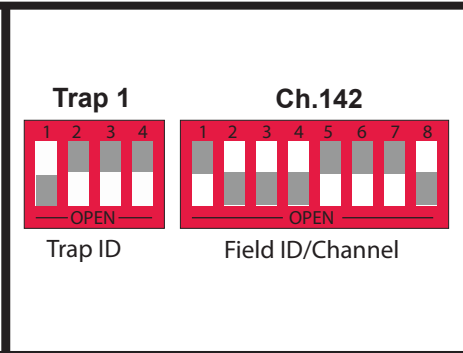

Counter Transmitter

Trap 1 Receiver

Trap 2 Receiver

Box ID 15
Ch.142
Trap 1
Trap 2